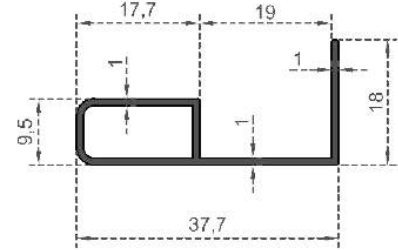

Sistem Kodu **830**
System Code
Ağırlık (kg/mt) **0,232**
Weight (kg/mt)