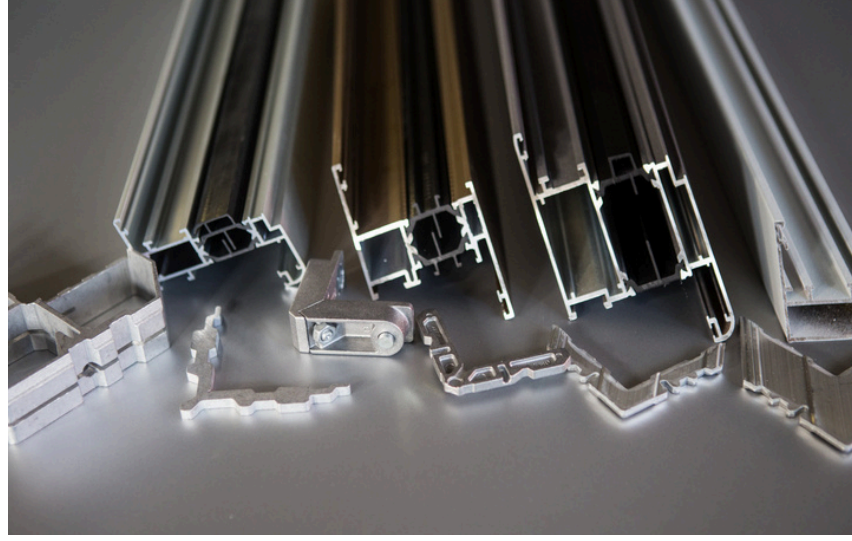

HAKKIMIZDA

ÖZKOL ALÜMİNYUM, alüminyum sektöründe faaliyetlerine 2015 yılında başlamıştır. Firmamız 18.000 m²'si kapalı 7.000 m²'si açık olmak üzere, toplamda 25.000 m² alanda faaliyetlerini ileri teknoloji ile yürütmektedir. Firmamız yılda; 8.000 ton pres, 4.000 ton eloksal, 4.000 ton boyalı alüminyum profil üretmektedir. 2015 yılından bu yana edindiği tecrübe ve siz değerli müşterilerimizin desteği ile daha kaliteli hizmet sunmayı hedeflemekteyiz.

About Us

ÖZKOL ALÜMİNYUM, started its activities in the aluminum sector in 2015. Our company carries out its activities with advanced technology in a total area of 25,000 m², of which 18,000 m² is closed and 7,000 m² is open. Our company annually; It produces 8,000 tons of pressed, 4,000 tons of anodized, 4,000 tons of powder coated aluminum profiles. We aim to provide better quality service with the experience gained since 2015 and the support of our valued customers.