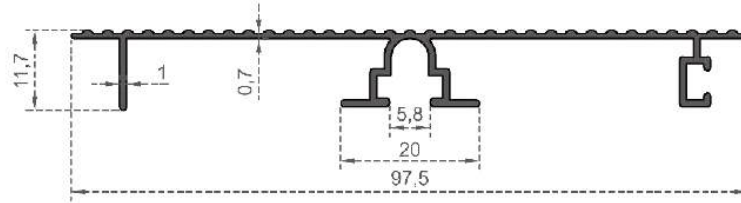

Sistem Kodu
System Code **854**
Ağırlık (kg/mt)
Weight (kg/mt) **0,425**