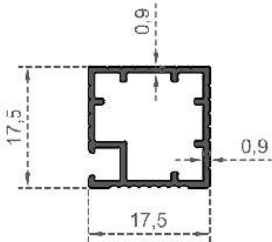

Sistem Kodu
System Code **811**
Ağırlık (kg/mt)
Weight (kg/mt) **0,188**