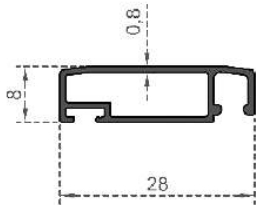

Sistem Kodu
System Code **826**
Ağırlık (kg/mt)
Weight (kg/mt) **0,165**