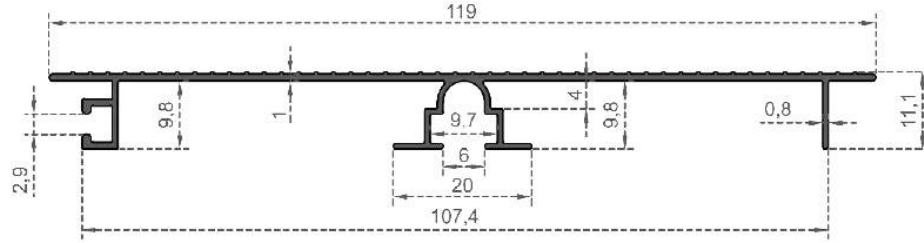

# MOBİLYA SERİSİ

---

FURNITURE SERIES

**MOBİLYA SERİSİ**

Sistem Kodu  
System Code **808**  
Ağırlık (kg/mt)  
Weight (kg/mt) **0,372**

Sistem Kodu  
System Code **809**  
Ağırlık (kg/mt)  
Weight (kg/mt) **0,375**