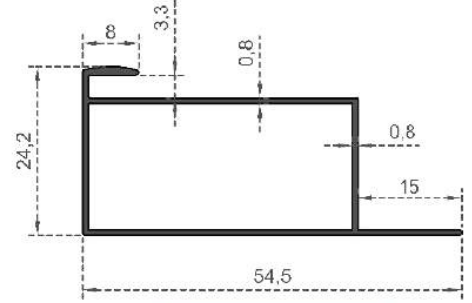

Sistem Kodu **804**
System Code
Ağırlık (kg/mt) **0,312**
Weight (kg/mt)