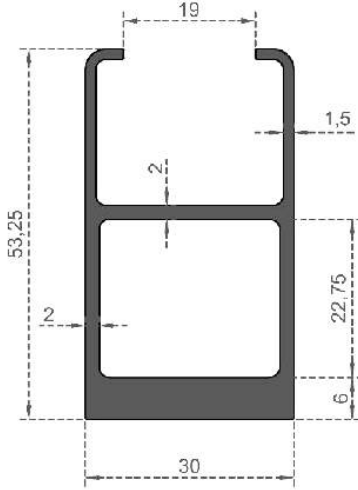

MOBİLYA SERİSİ

Sistem Kodu **836**
System Code
Ağırlık (kg/mt) **1,115**
Weight (kg/mt)