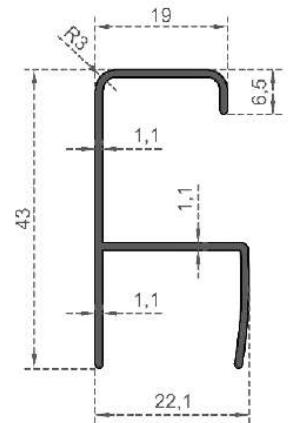

Sistem Kodu
System Code **848**
Ağırlık (kg/mt)
Weight (kg/mt) **0,305**