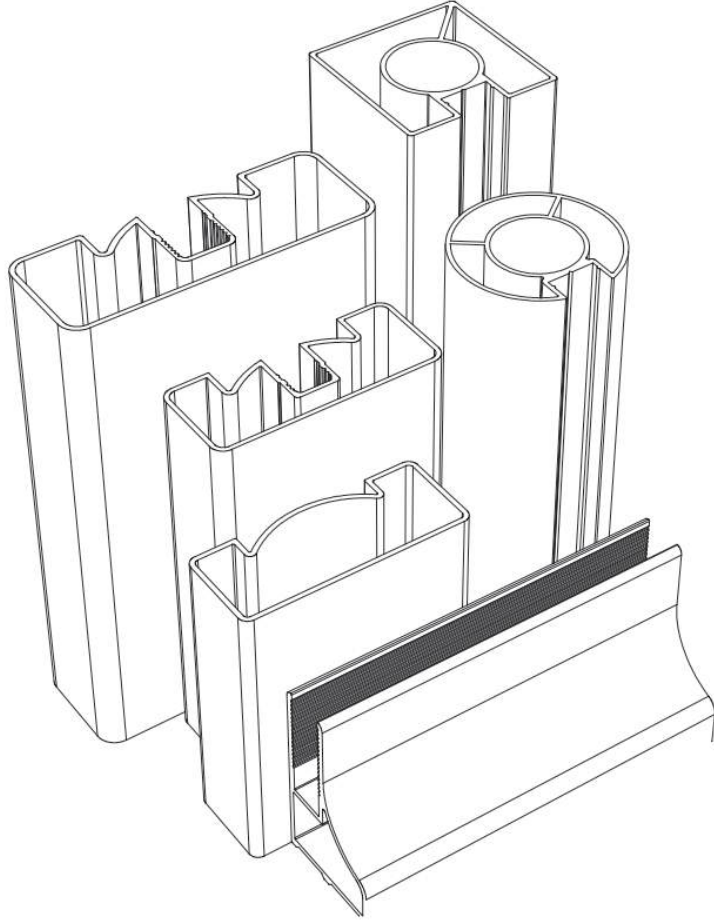

KÜPEŞTE SERİSİ

HANDRAIL SERIES