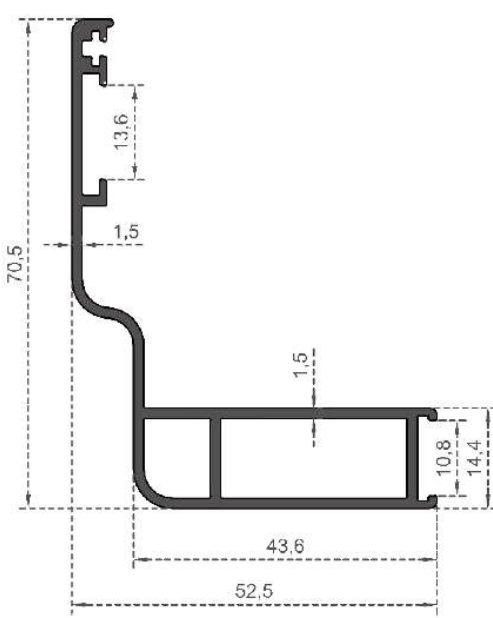

Sistem Kodu 7500
System Code
Ağırlık (kg/mt) 0,800
Weight (kg/mt)