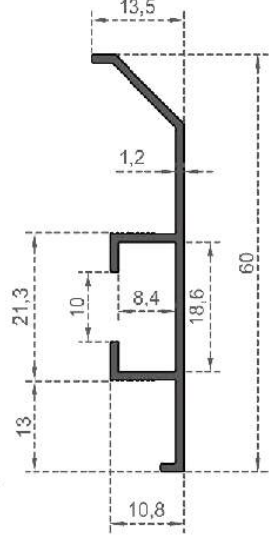

Sistem Kodu **843**
System Code
Ağırlık (kg/mt) **0,318**
Weight (kg/mt)