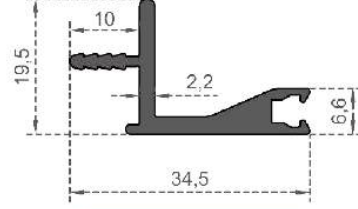

# MOBİLYA SERİSİ

---

FURNITURE SERIES

**MOBİLYA SERİSİ**

Sistem Kodu  
System Code **808**  
Ağırlık (kg/mt)  
Weight (kg/mt) **0,372**

Sistem Kodu  
System Code **809**  
Ağırlık (kg/mt)  
Weight (kg/mt) **0,375**