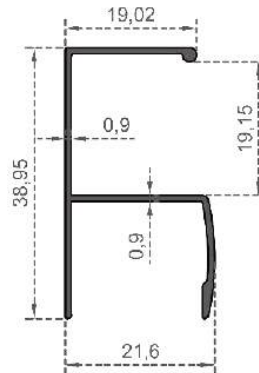

Sistem Kodu
System Code **1955**
Ağırlık (kg/mt)
Weight (kg/mt) **0,242**