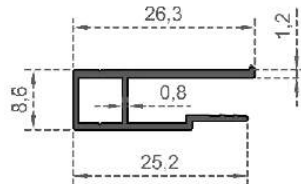

Sistem Kodu
System Code **10637**
Ağırlık (kg/mt)
Weight (kg/mt) **0,180**