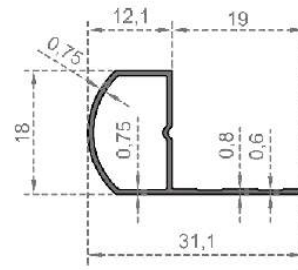

Sistem Kodu
System Code **827**
Ağırlık (kg/mt)
Weight (kg/mt) **0,145**